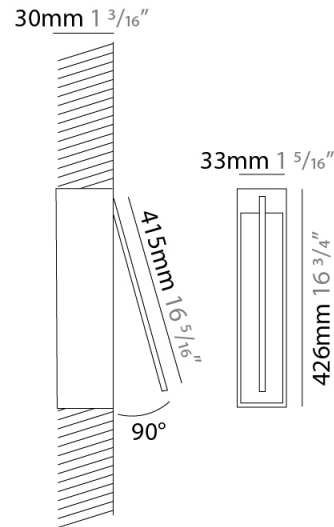

PROJECT
TYPE
SPECIFIER
QUANTITY
DATE

SPILLO 1 ROD RECESSED

D46006- -
base number   Color   Finish
                         Temperature   Options

1. To build a product code in our configurator select the specify button on the base model # product page
2. To build a manual product code on this datasheet choose from the options listed below in blue font and add the suffix to the base model #

GENERAL

Series: Spillo
Subseries: Spillo 1 Rod
Brand: Icone
Division: Design
Mounting Type: Recessed
Mounting Location: Wall
Subcategory: Ambient

PHYSICAL

Shape: Rectangle
Width (mm): 33
Width (in): 1 5/16
Height (mm): 426
Height (in): 16 3/4
Min. Recessing Depth (mm): 30
Min. Recessing Depth (in): 1 3/16
Light Distribution: Adjustable
Fixture Finish: WHI / BLK / CHR / BGD
Fixture Material: Brass

ELECTRICAL

Lamp Type: LED
Total Output Wattage (W): 4.8
Dimming: 0-10V Dimming
Driver Included: No
Driver Location: Remote
Driver Type: Constant Voltage - 120Vac
Driver Class: Class 2
Input Voltage (V): 120
Output Voltage (V): 12
Upon Request: (Not included, see components) 0-10Vdc dimming / 277Vac

LED

Color Temperature (°K): 2700 / 3000
Nominal Lumen (lm): 440
CRI: >90 CRI
Lamp Life (hrs): 50000

OPTICAL

Adjustability: Tilt 120°

RATINGS AND CERTIFICATIONS

Certified By: Certified for North American Standards
IP rating: IP20