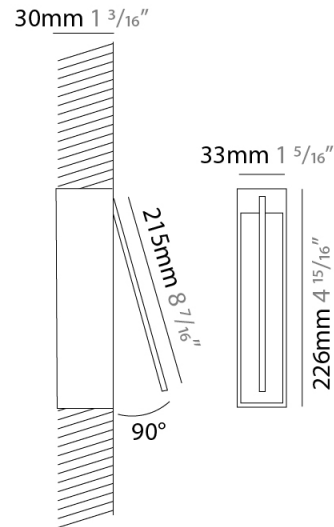

PROJECT
TYPE
SPECIFIER
QUANTITY
DATE

SPILLO 1 ROD RECESSED

D46004- -

base number
Color   Temperature   Finish   Options

1. To build a product code in our configurator select the specify button on the base model # product page
2. To build a manual product code on this datasheet choose from the options listed below in blue font and add the suffix to the base model #

GENERAL

Series: Spillo
Subseries: Spillo 1 Rod
Brand: Icone
Division: Design
Mounting Type: Recessed
Mounting Location: Wall
Subcategory: Ambient

PHYSICAL

Shape: Rectangle
Width (mm): 33
Width (in): 1 ⁵/₁₆
Height (mm): 226
Height (in): 8 ⁷/₈
Min. Recessing Depth (mm): 30
Min. Recessing Depth (in): 1 ³/₁₆
Light Distribution: Adjustable
[Fixture Finish: WHI / BLK / CHR / BGD](#)
Fixture Material: Brass

ELECTRICAL

Lamp Type: LED
Total Output Wattage (W): 2.64
Dimming: 0-10V Dimming
Driver Included: No
Driver Location: Remote
Driver Type: Constant Voltage - 120 / 277Vac
Driver Class: Class 2
Input Voltage (V): 120 - 277
Output Voltage (V): 12
Upon Request: (Not included, see components) 0-10Vdc dimming / 277Vac

LED

[Color Temperature (°K): 2700 / 3000](#)
Nominal Lumen (lm): 220
CRI: >90 CRI
Lamp Life (hrs): 50000

OPTICAL

Adjustability: Tilt 120°

RATINGS AND CERTIFICATIONS

Certified By: Certified for North American Standards
IP rating: IP20