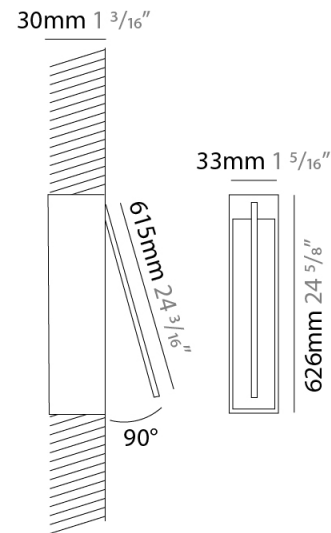

PROJECT	_____
TYPE	_____
SPECIFIER	_____
QUANTITY	_____
DATE	_____

SPILLO 1 ROD RECESSED

D46008- _____ - _____

base number   Color   Finish
Temperature   Options

1. To build a product code in our configurator select the specify button on the base model # product page
2. To build a manual product code on this datasheet choose from the options listed below in blue font and add the suffix to the base model #

GENERAL

Series: Spillo
Subseries: Spillo 1 Rod
Brand: Icone
Division: Design
Mounting Type: Recessed
Mounting Location: Wall
Subcategory: Ambient

PHYSICAL

Shape: Rectangle
Width (mm): 33
Width (in): 1 5/16
Height (mm): 626
Height (in): 24 5/8
Min. Recessing Depth (mm): 30
Min. Recessing Depth (in): 1 3/16
Light Distribution: Adjustable
Fixture Finish: WHI / BLK / CHR / BGD
Fixture Material: Brass

ELECTRICAL

Lamp Type: LED
Total Output Wattage (W): 7.92
Dimming: 0-10V Dimming
Driver Included: No
Driver Location: Remote
Driver Type: Constant Voltage - 120Vac
Driver Class: Class 2
Input Voltage (V): 120
Output Voltage (V): 12
Upon Request: (Not included, see components) 0-10Vdc dimming / 277Vac

LED

Color Temperature (°K): 2700 / 3000
Nominal Lumen (lm): 660
CRI: >90 CRI
Lamp Life (hrs): 50000

OPTICAL

Adjustability: Tilt 120°

RATINGS AND CERTIFICATIONS

Certified By: Certified for North American Standards
IP rating: IP20