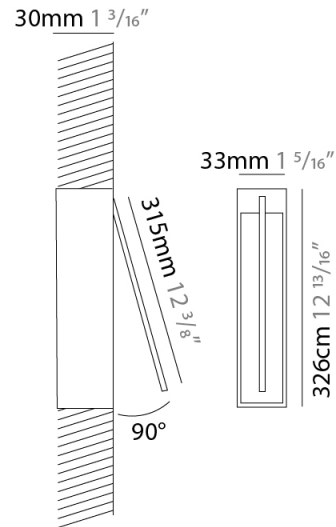

PROJECT
TYPE
SPECIFIER
QUANTITY
DATE

SPILLO 1 ROD RECESSED

D46005- _____ - _____
base number   Color   Finish
                         Temperature   Options

1. To build a product code in our configurator select the specify button on the base model # product page
2. To build a manual product code on this datasheet choose from the options listed below in blue font and add the suffix to the base model #

GENERAL

Series: Spillo
Subseries: Spillo 1 Rod
Brand: Icone
Division: Design
Mounting Type: Recessed
Mounting Location: Wall
Subcategory: Ambient

PHYSICAL

Shape: Rectangle
Width (mm): 33
Width (in): 1 ⁵/₁₆
Height (mm): 326
Height (in): 12 ¹³/₁₆
Min. Recessing Depth (mm): 30
Min. Recessing Depth (in): 1 ³/₁₆
Light Distribution: Adjustable
Fixture Finish: WHI / BLK / CHR / BGD
Fixture Material: Brass

ELECTRICAL

Lamp Type: LED
Total Output Wattage (W): 3.96
Dimming: 0-10V Dimming
Driver Included: No
Driver Location: Remote
Driver Type: Constant Voltage - 120 / 277Vac
Driver Class: Class 2
Input Voltage (V): 120 - 277
Output Voltage (V): 12
Upon Request: (Not included, see components) 0-10Vdc dimming / 277Vac

LED

Color Temperature (°K): 2700 / 3000
Nominal Lumen (lm): 330
CRI: >90 CRI
Lamp Life (hrs): 50000

OPTICAL

Adjustability: Tilt 120°

RATINGS AND CERTIFICATIONS

Certified By: Certified for North American Standards
IP rating: IP20