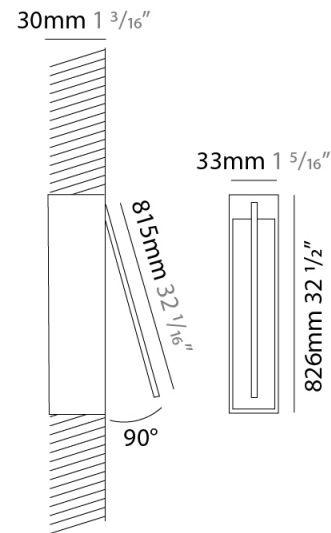

PROJECT	_____
TYPE	_____
SPECIFIER	_____
QUANTITY	_____
DATE	_____

SPILLO 1 ROD RECESSED

D46009- _____ - _____

base number   Color _____   Finish _____
Temperature   Options

1. To build a product code in our configurator select the specify button on the base model # product page
2. To build a manual product code on this datasheet choose from the options listed below in blue font and add the suffix to the base model #

GENERAL

Series: Spillo
Subseries: Spillo 1 Rod
Brand: Icone
Division: Design
Mounting Type: Recessed
Mounting Location: Wall
Subcategory: Ambient

PHYSICAL

Shape: Rectangle
Width (mm): 33
Width (in): 1 ⁵/₁₆
Height (mm): 826
Height (in): 32 ¹/₂
Min. Recessing Depth (mm): 30
Min. Recessing Depth (in): 1 ³/₁₆
Light Distribution: Adjustable
[Fixture Finish: WHI / BLK / CHR / BGD](#)
Fixture Material: Brass

ELECTRICAL

Lamp Type: LED
Total Output Wattage (W): 10.56
Dimming: 0-10V Dimming
Driver Included: No
Driver Location: Remote
Driver Type: Constant Voltage - 120Vac
Driver Class: Class 2
Input Voltage (V): 120
Output Voltage (V): 12
Upon Request: (Not included, see components) 0-10Vdc dimming / 277Vac

LED

[Color Temperature (°K): 2700 / 3000](#)
Nominal Lumen (lm): 880
CRI: >90 CRI
Lamp Life (hrs): 50000

OPTICAL

Adjustability: Tilt 120°

RATINGS AND CERTIFICATIONS

Certified By: Certified for North American Standards
IP rating: IP20